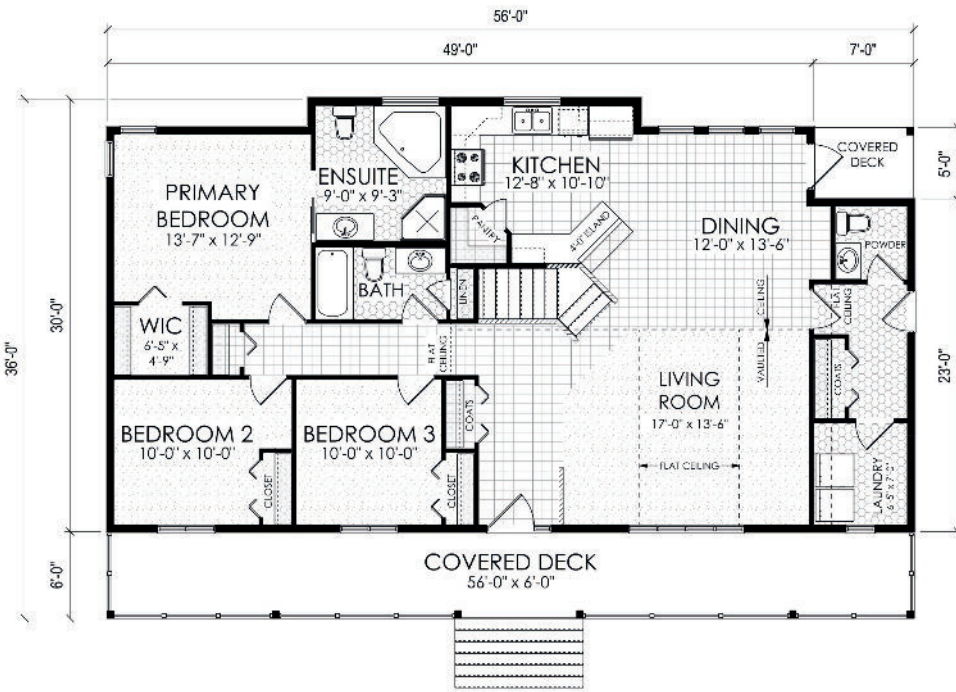

# WELLINGTON

1,579 Sq. Ft | 3 Bedroom | 3 Bath

READY TO MOVE HOMES

1066 Springfield Rd. | (204) 669-9200

Brochures are representational only and are subject to change without notice.

Follow us on socials.  
StarReadyToMoveHomes.com