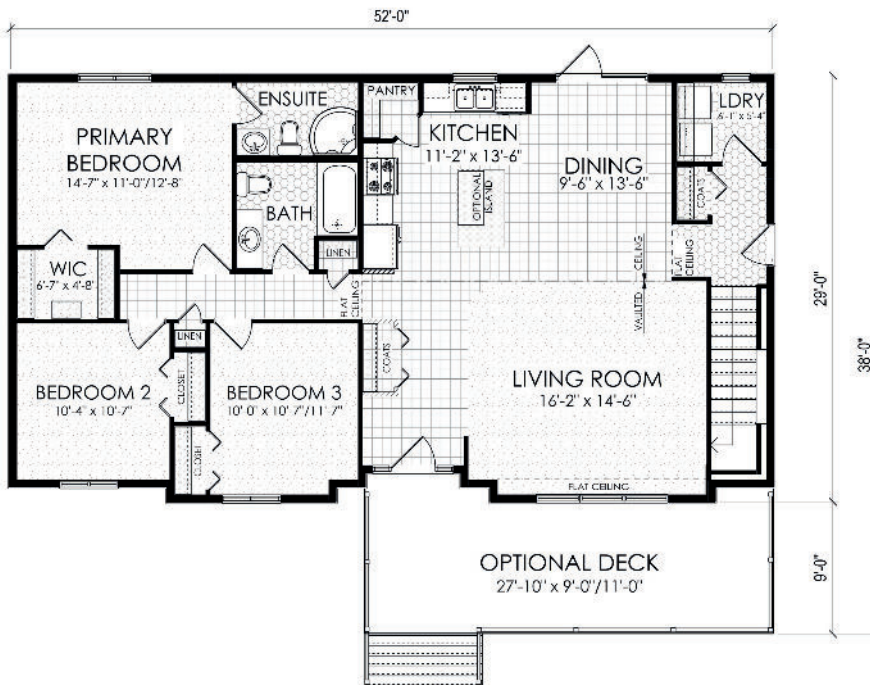

Stock Home Upgrades:

- Renolit Black Windows
- Premium Siding
- Island
- FX Beveled Edge Countertop
- Laminate Flooring in Living Room

***Optional Built On-Site Garage, Basement stairs, and front deck are not included. All prices plus tax.

Brochures are representational only and are subject to change without notice.

Follow us on socials.
StarReadyToMoveHomes.com