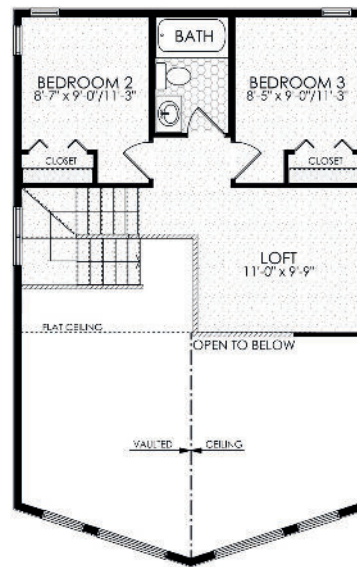

SANDPIPER

1,428 Sq. Ft | 3 Bedroom | 2 Bath

READY TO MOVE HOMES

1066 Springfield Rd. | (204) 669-9200

BUILD-ON-SITE

MAIN FLOOR = 1,004 SQ. FT

UPPER FLOOR = 424 SQ. FT

Brochures are representational only and are subject to change without notice.