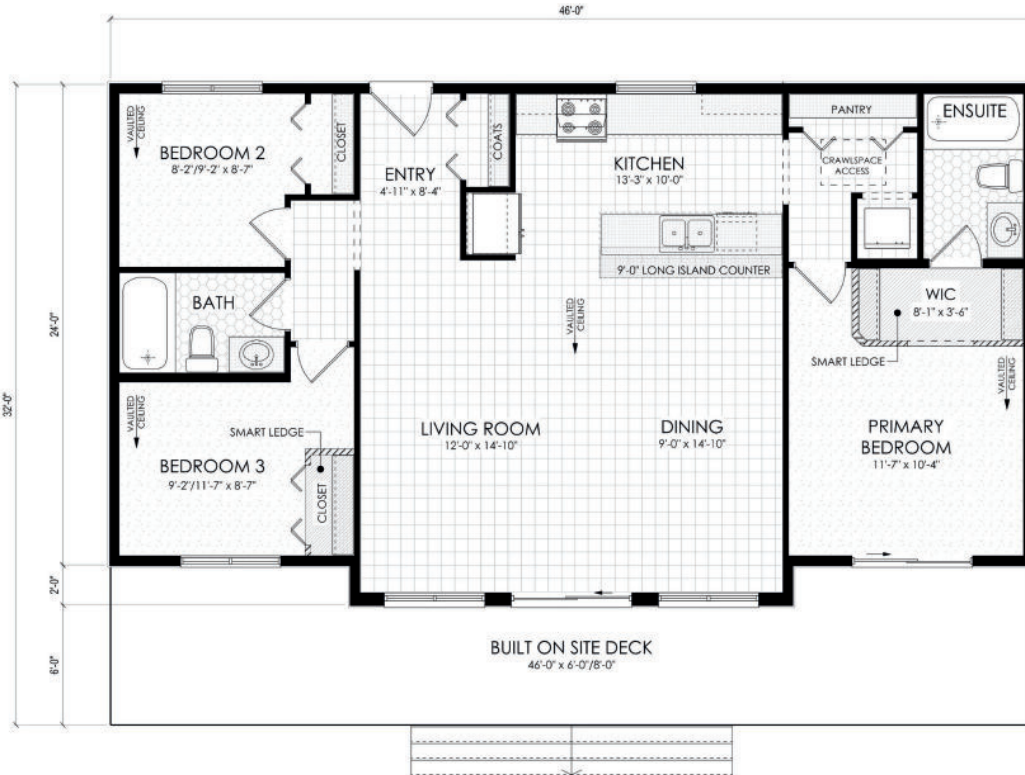

RIVER ROCK

1,148 Sq. Ft | 3 Bedroom | 2 Bath

READY TO MOVE HOMES

1066 Springfield Rd. | (204) 669-9200

BUILD-ON-SITE

READY-TO-MOVE

Brochures are representational only and are subject to change without notice.