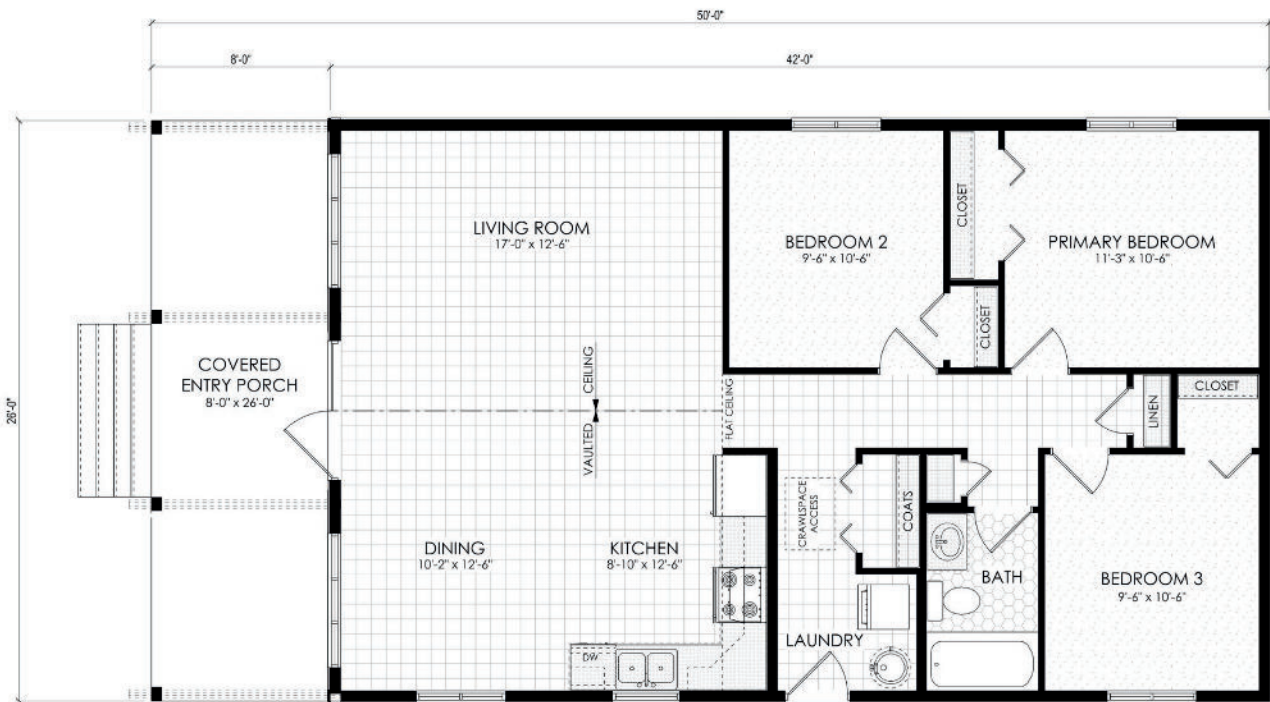

# PALM GROVE

1,092 Sq. Ft | 3 Bedroom | 1 Bath

READY TO MOVE HOMES

1066 Springfield Rd. | (204) 669-9200

BUILD-ON-SITE

READY-TO-MOVE

Brochures are representational only and are subject to change without notice.