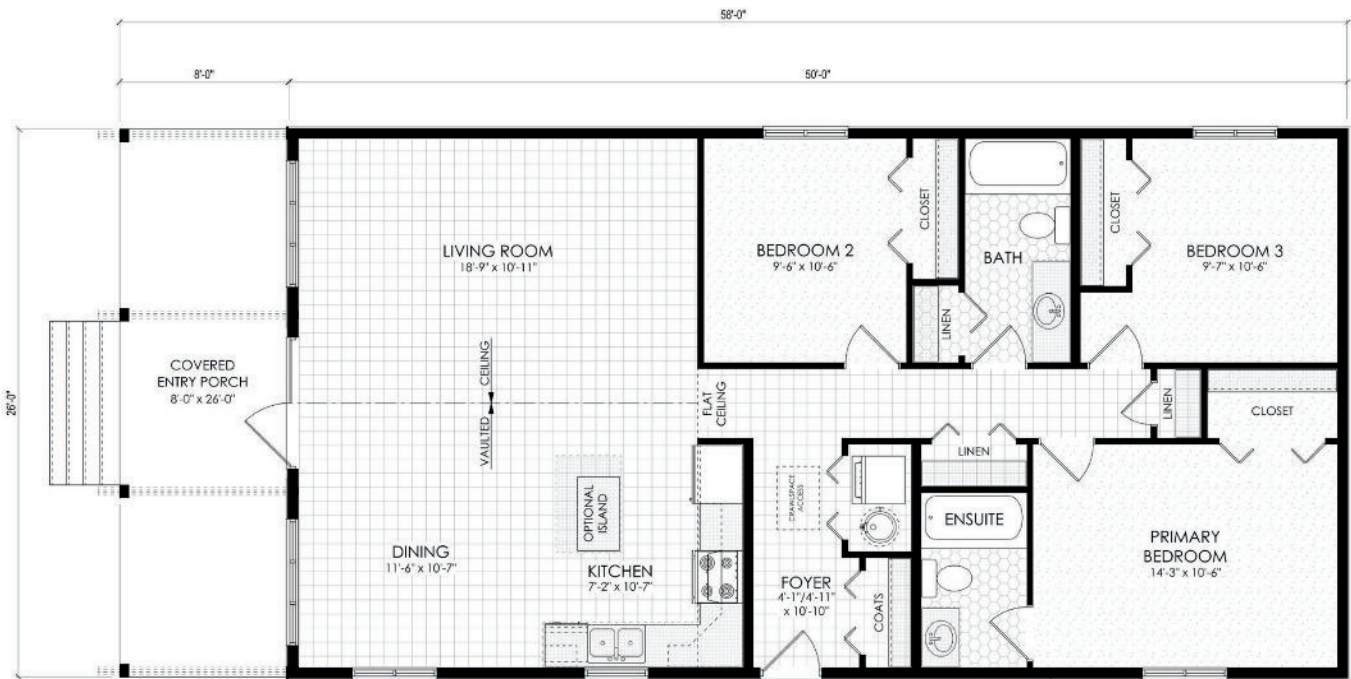

OAK GROVE

1,300 Sq. Ft | 3 Bedroom | 2 Bath

READY TO MOVE HOMES

1066 Springfield Rd. | (204) 669-9200

BUILD-ON-SITE

READY-TO-MOVE

Brochures are representational only and are subject to change without notice.