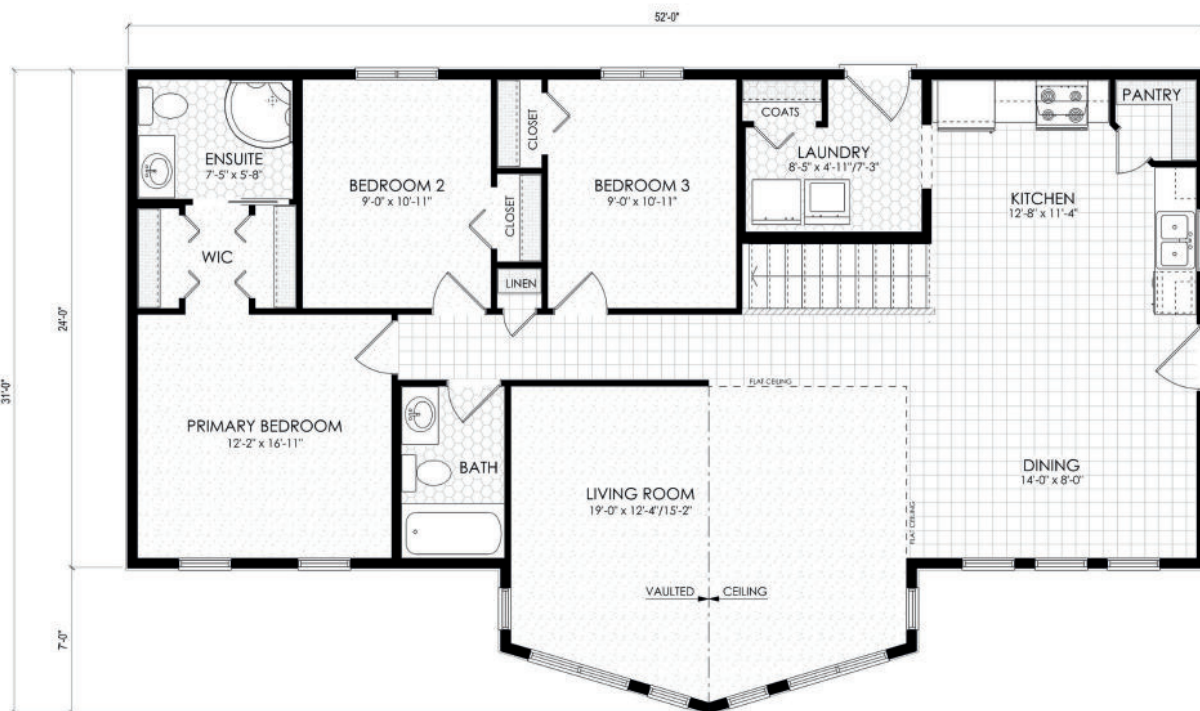

NEW EVENING CALM

READY TO MOVE HOMES

1,358 Sq. Ft | 3 Bedroom | 2 Bath

1066 Springfield Rd. | (204) 669-9200

BUILD-ON-SITE

READY-TO-MOVE

Brochures are representational only and are subject to change without notice.