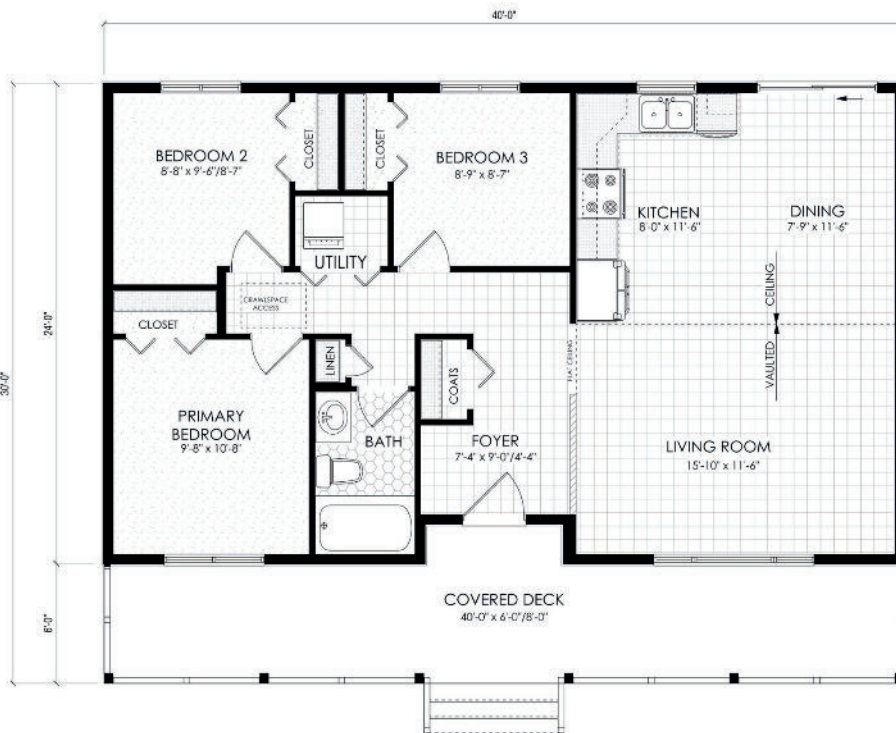

MAPLE GROVE

946 Sq. Ft | 3 Bedroom | 1 Bath

READY TO MOVE HOMES

1066 Springfield Rd. | (204) 669-9200

BUILD-ON-SITE

READY-TO-MOVE

Brochures are representational only and are subject to change without notice.