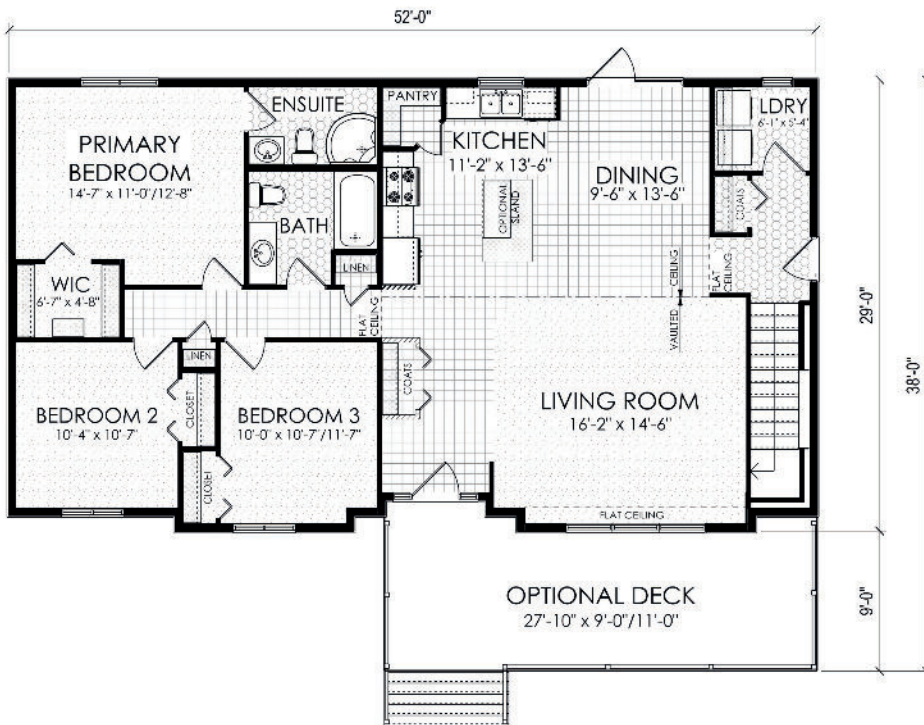

# KALLEIGH

1,476 Sq. Ft | 3 Bedroom | 2 Bath

READY TO MOVE HOMES

1066 Springfield Rd. | (204) 669-9200

BUILD-ON-SITE

READY-TO-MOVE

Brochures are representational only and are subject to change without notice.