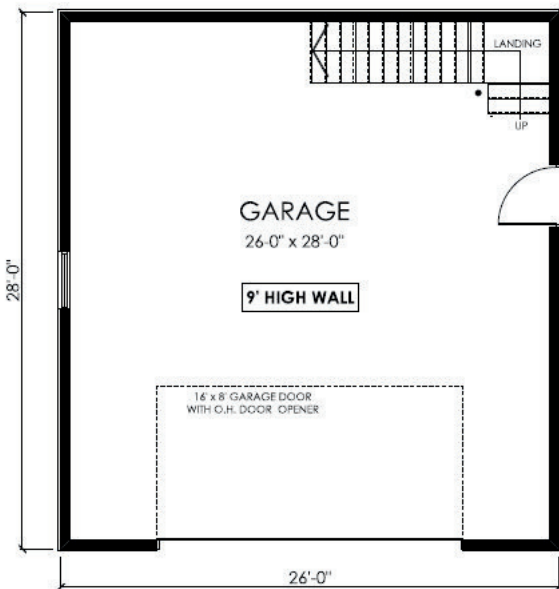

HIDEAWAY

Interior Stairs

Garage 728 Sq. Ft | Loft 255 Sq. Ft

READY TO MOVE HOMES

1066 Springfield Rd. | (204) 669-9200

Designed for Uninsulated Use

Brochures are representational only and are subject to change without notice.