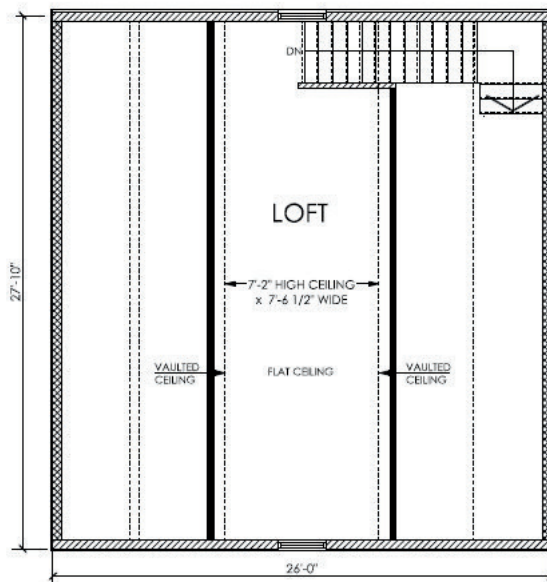

HIDEAWAY

Interior Stairs

Garage 728 Sq. Ft | Loft 255 Sq. Ft

READY TO MOVE HOMES

1066 Springfield Rd. | (204) 669-9200

Designed for Uninsulated Use

Brochures are representational only and are subject to change without notice.