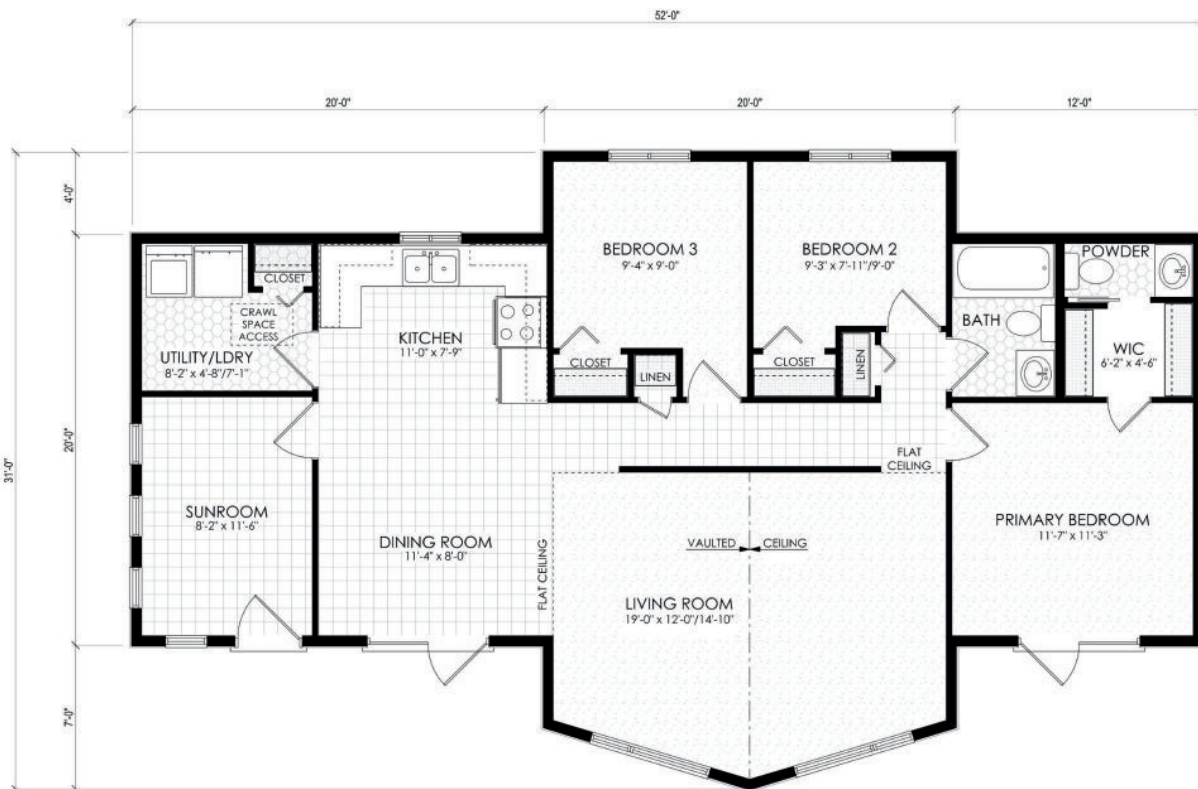

AUTUMN MIST II

1,230 Sq. Ft | 3 Bedroom | 2 Bath

READY TO MOVE HOMES

1066 Springfield Rd. | (204) 669-9200

BUILD-ON-SITE

READY-TO-MOVE

Brochures are representational only and are subject to change without notice.