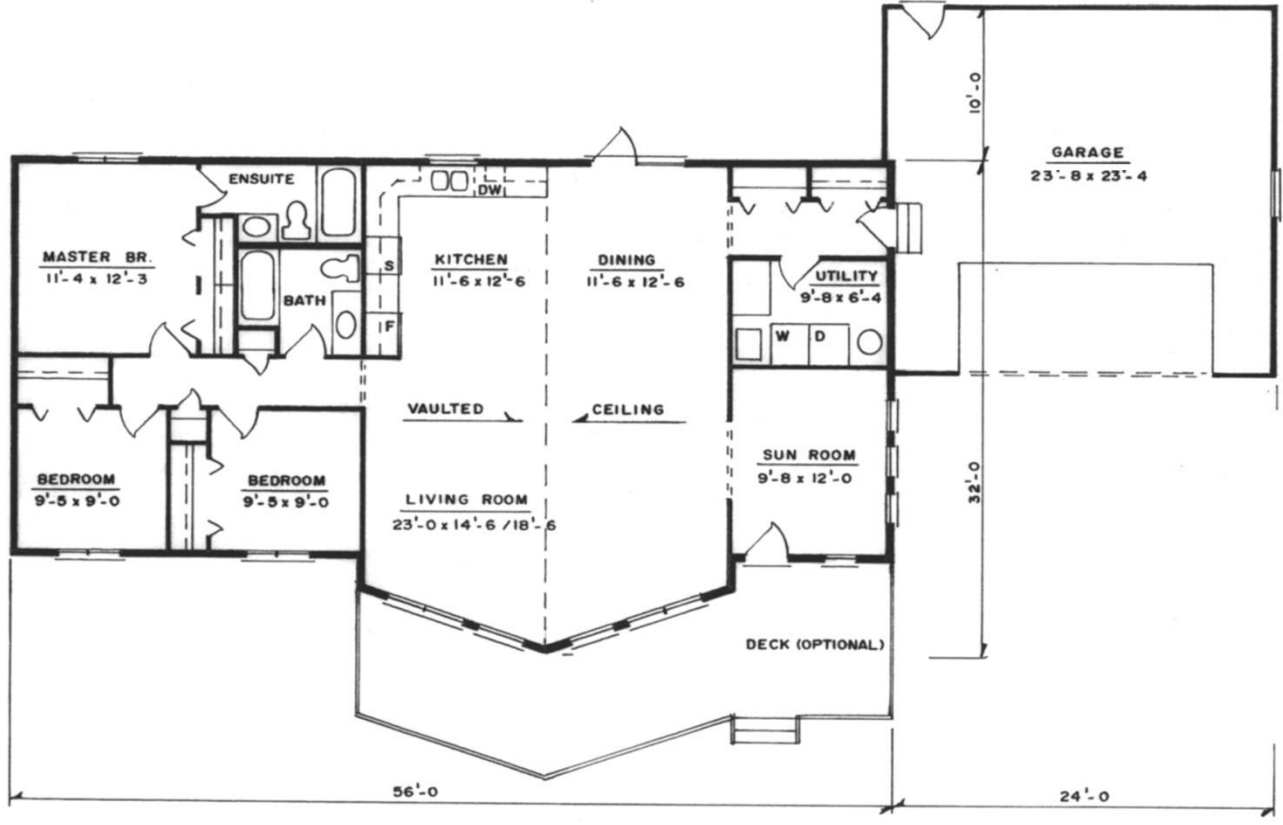

READY TO MOVE
BUILT ON SITE

Whispering Pines 1552 sq.ft.

Option: Deck, Garage

Brochures are representational only and are subject to change without notice

www.starreadytomovehomes.com

READY TO MOVE HOMES

1066 Springfield Road, Phone 204-669-9200
Winnipeg, Manitoba Fax 204-669-9494
R2G 3T3 Toll-Free 1-888-545-2662