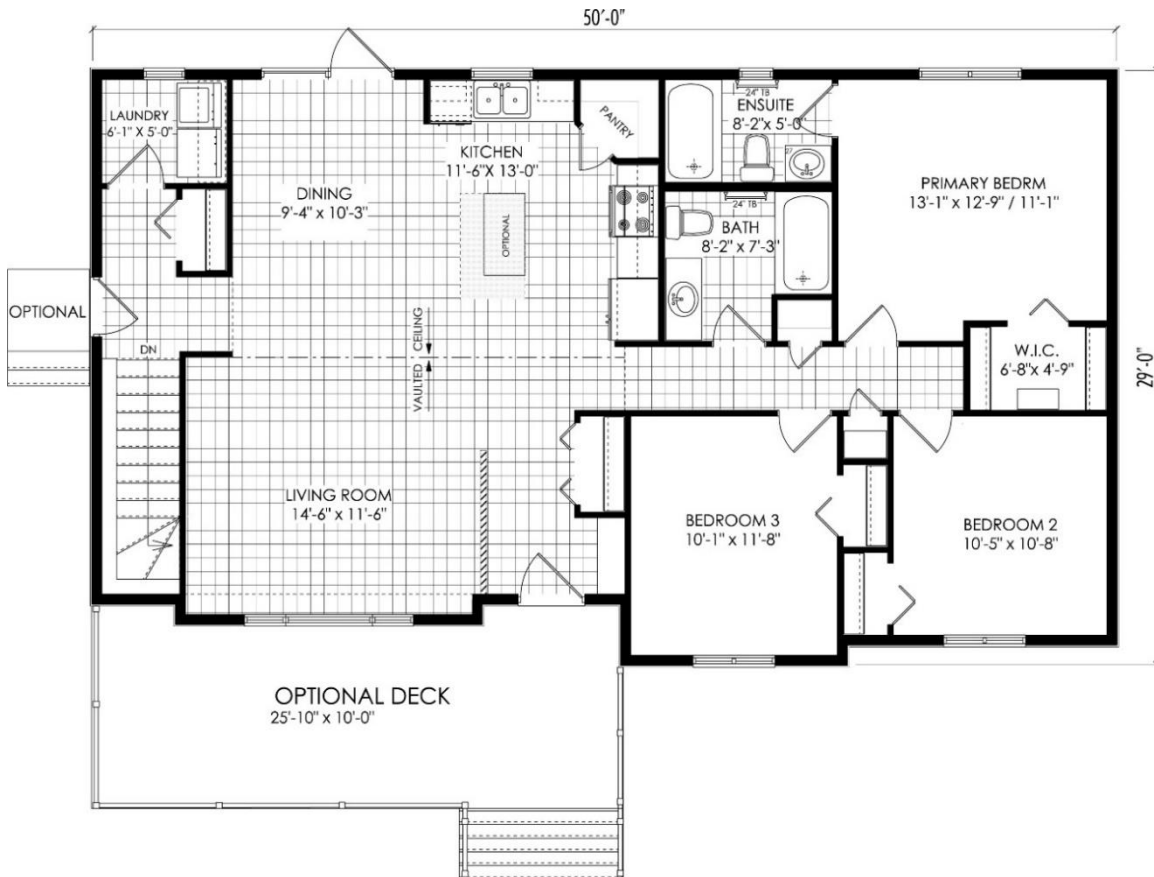

READY TO MOVE
BUILT ON SITE

Tamarack 1359 sq.ft.

Options: Font Deck Side Steps & Railings, Kitchen Island, Basement stairs

Brochures are representational only and are subject to change without notice.

www.starreadytomovehomes.com