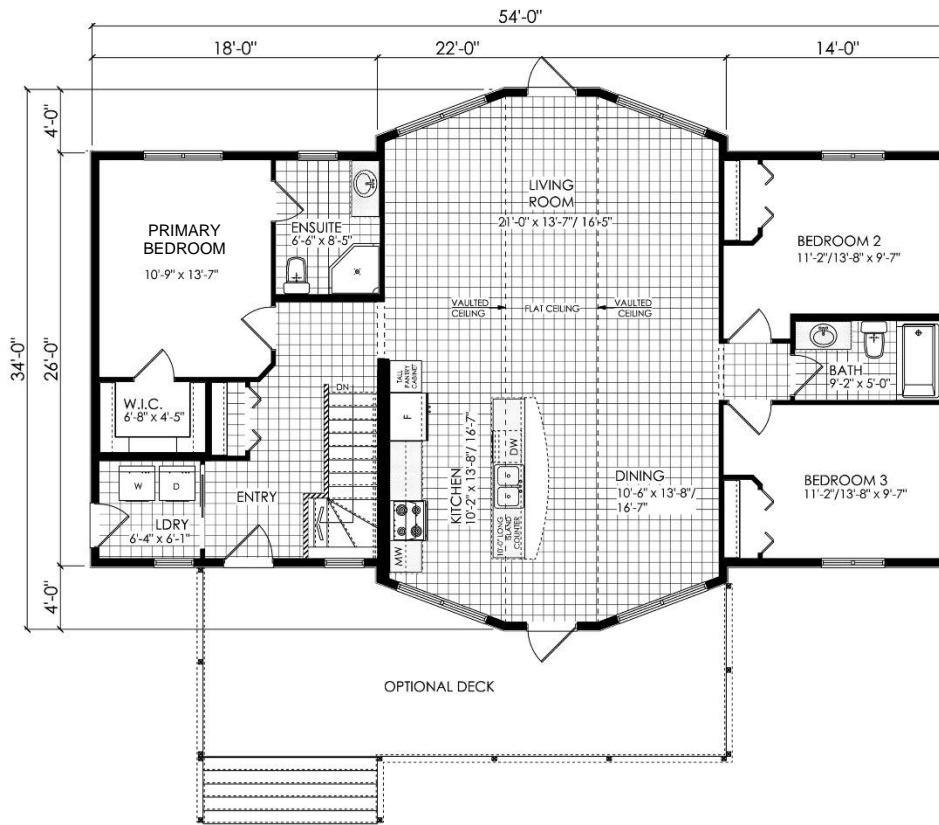

# Suncrest 1531 sq.ft.

Options: Quality Stone, Open Deck, Stairs, Laundry Cabinet

Notes: Special Foundation required for Mover's Beams. Cannot be moved to narrower lots.

Brochures are representational only and are subject to change without notice