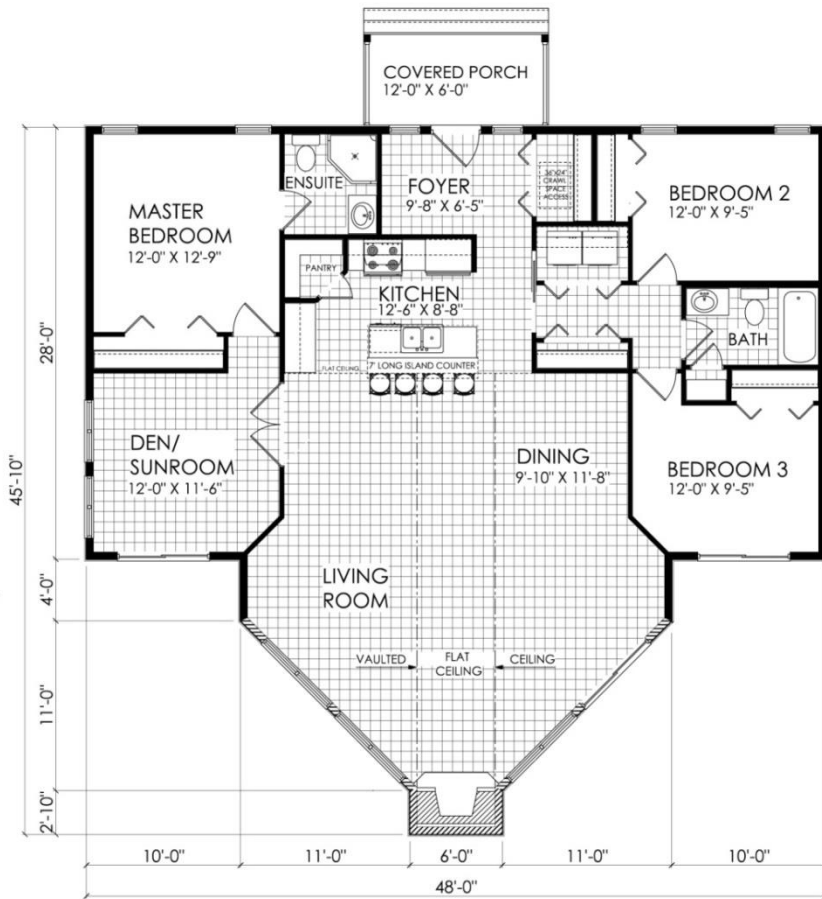

# Starling 1660 sq.ft.

Optional: Front Deck.

Brochures are representational only and are subject to change without notice  
[www.starreadytomovehomes.com](http://www.starreadytomovehomes.com)

**STAR**  
 READY TO MOVE HOMES  
 1066 Springfield Road, Phone 204-669-9200  
 Winnipeg, Manitoba Fax 204-669-9494  
 R2G 3T3 Toll-Free 1-888-545-2662