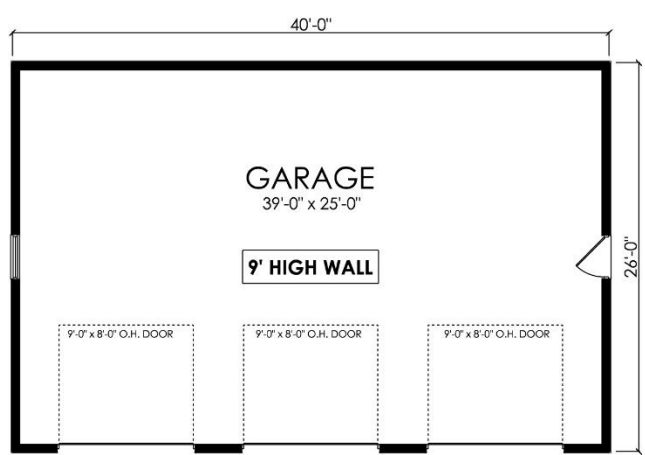

# The SOLITUDE GARAGE 1040 SQ.FT. / LOFT 788 SQ. FT.

Notes: Concrete pad not included. Foundation support for deck columns not included. Deck and rails are brown treated. Sold to a Shell built stage.

Brochures are representational only and are subject to change without notice  
[www.starreadytomovehomes.com](http://www.starreadytomovehomes.com)