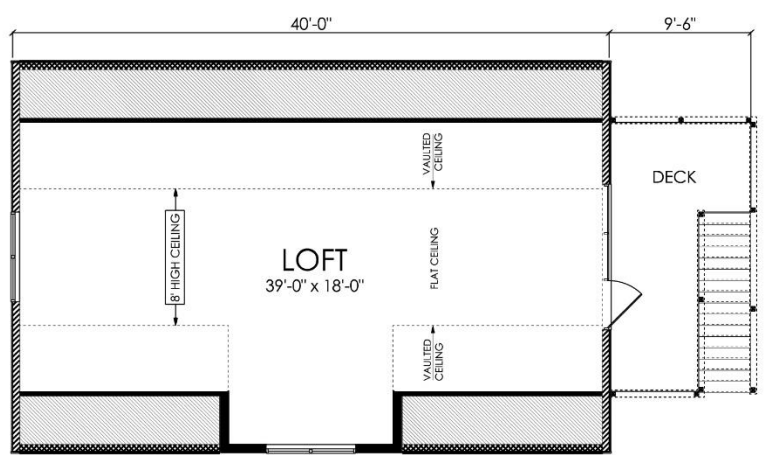

# The SOLITUDE GARAGE 1040 SQ.FT. / LOFT 788 SQ. FT.

Notes: Concrete pad not included. Foundation support for deck columns not included. Deck and rails are brown treated. Sold to a Shell built stage.

Brochures are representational only and are subject to change without notice  
[www.starreadytomovehomes.com](http://www.starreadytomovehomes.com)