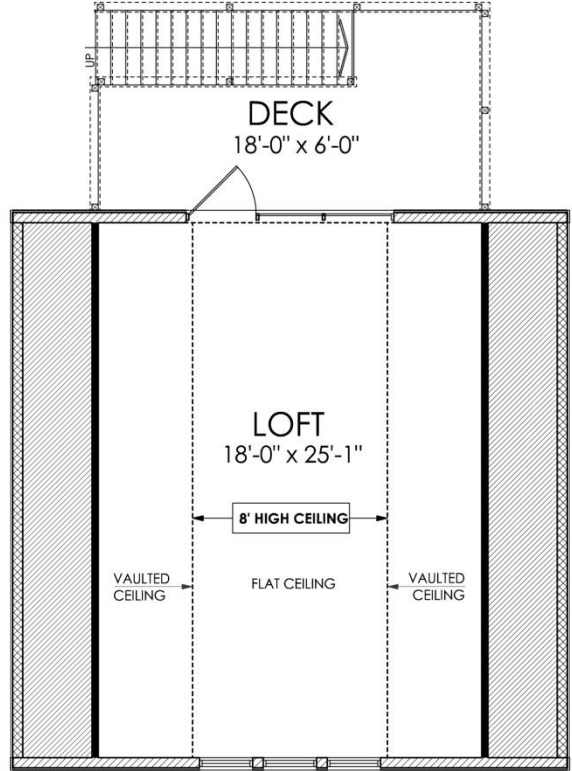

BUILT ON SITE MATERIAL PACKAGE

RETREAT GARAGE 676 SQ.FT. / LOFT 483 SQ. FT.

Notes: Concrete pad not included. Foundation support for deck columns not included. Deck and rails are brown treated. Sold to a Shell built stage.