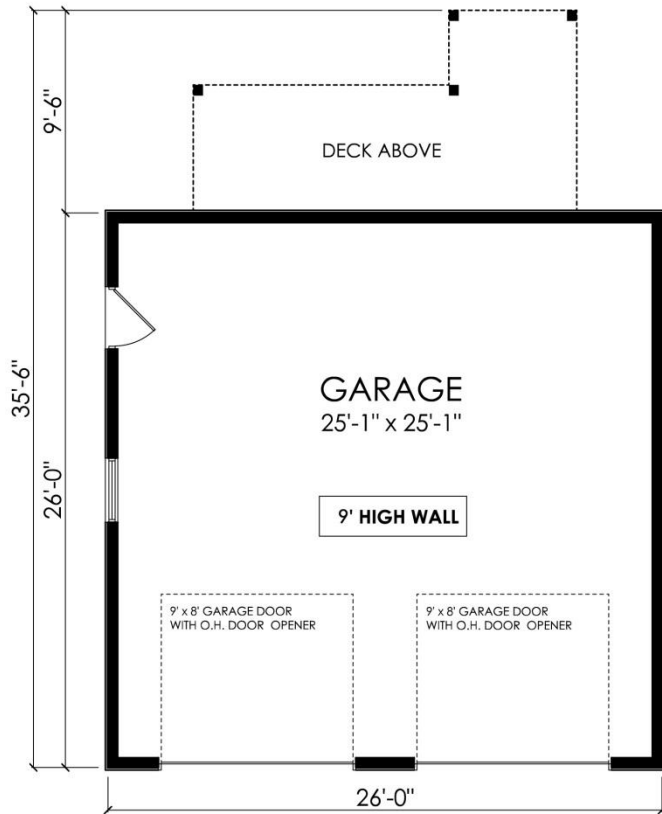

BUILT ON SITE MATERIAL PACKAGE

RETREAT GARAGE 676 SQ.FT. / LOFT 483 SQ. FT.

Notes: Concrete pad not included. Foundation support for deck columns not included. Deck and rails are brown treated. Sold to a Shell built stage.