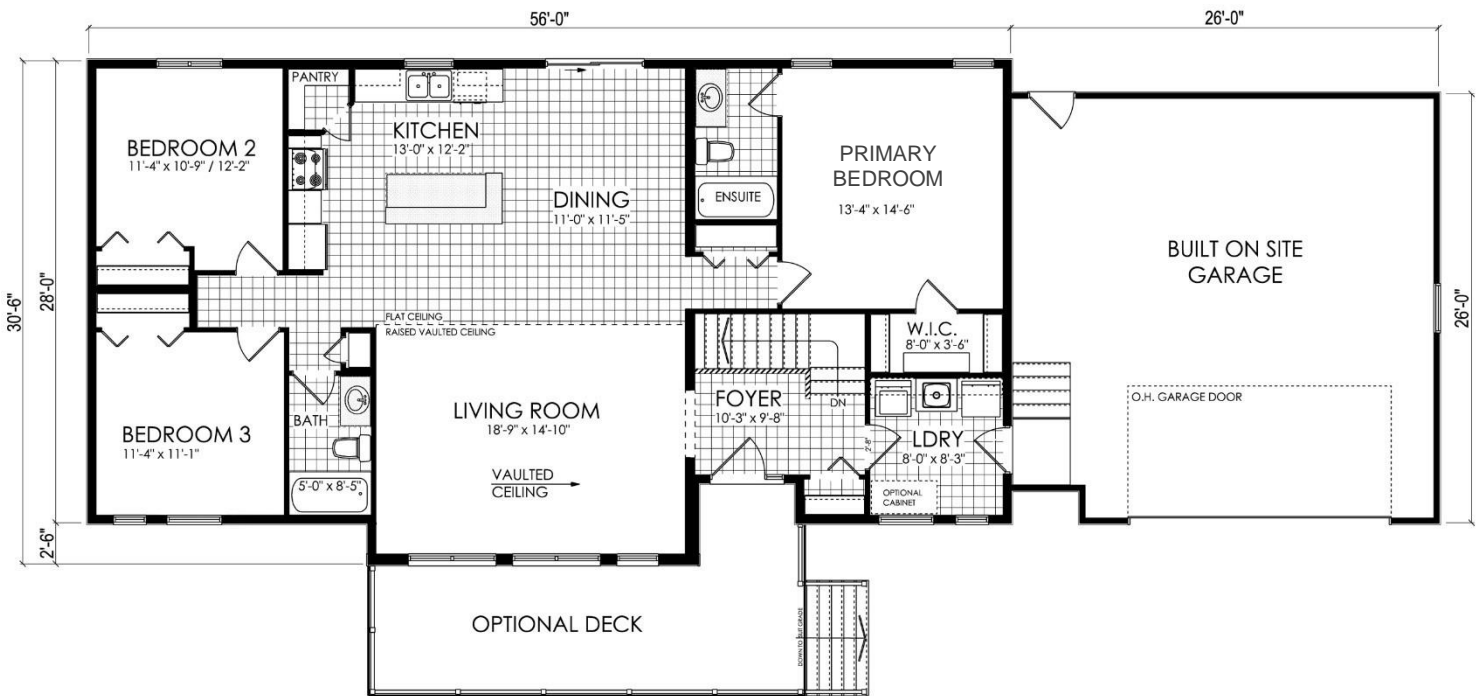

READY TO MOVE
BUILT ON SITE

Prairie Sky 1603 sq.ft.

Options: Island Counter, Laundry Cabinet, Vertical Exterior Siding, Wide Trim Around Windows, Deck, Interior & Exterior Stairs.

Notes: Garage not included.