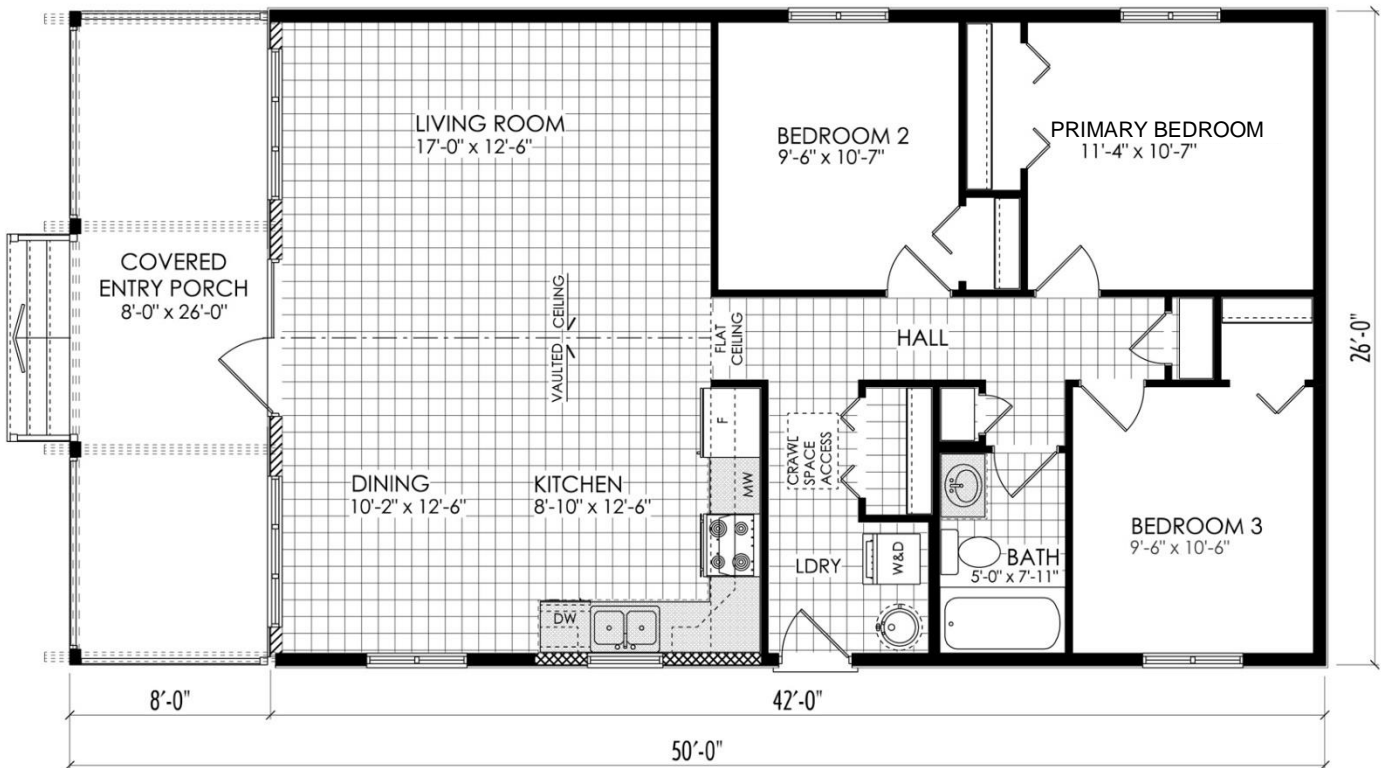

READY TO MOVE
BUILT ON SITE

Palm Grove 1092sq.ft.

Note: Stairs not included.

Brochures are representational only and are subject to change without notice
www.starreadytomovehomes.com

READY TO MOVE HOMES

1066 Springfield Road, Phone 204-669-9200
 Winnipeg, Manitoba Fax 204-669-9494
 R2G 3T3 Toll-Free 1-888-545-2662