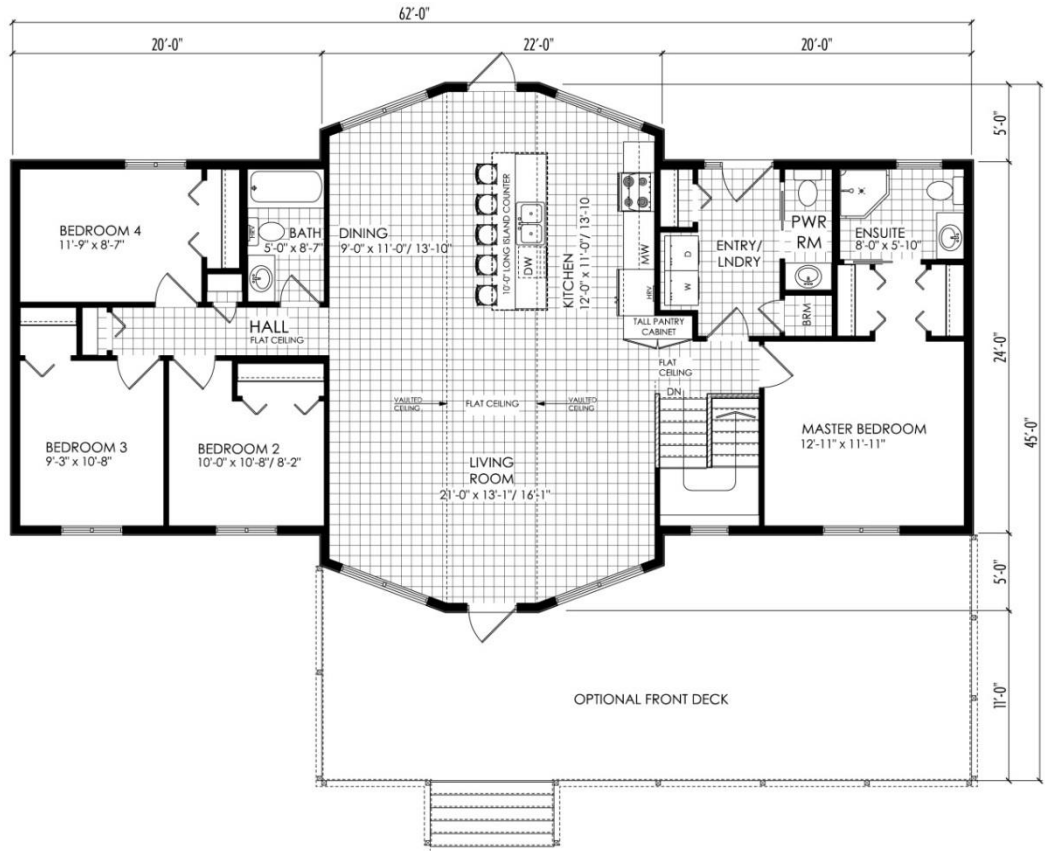

READY TO MOVE
BUILT ON SITE

Hillcrest 1660 sq.ft.

Options: Open deck, Stairs, Laundry Cabinet

Notes: Special Foundation required for Mover's Beams. Cannot be moved to narrower lots.

Brochures are representational only and are subject to change without notice