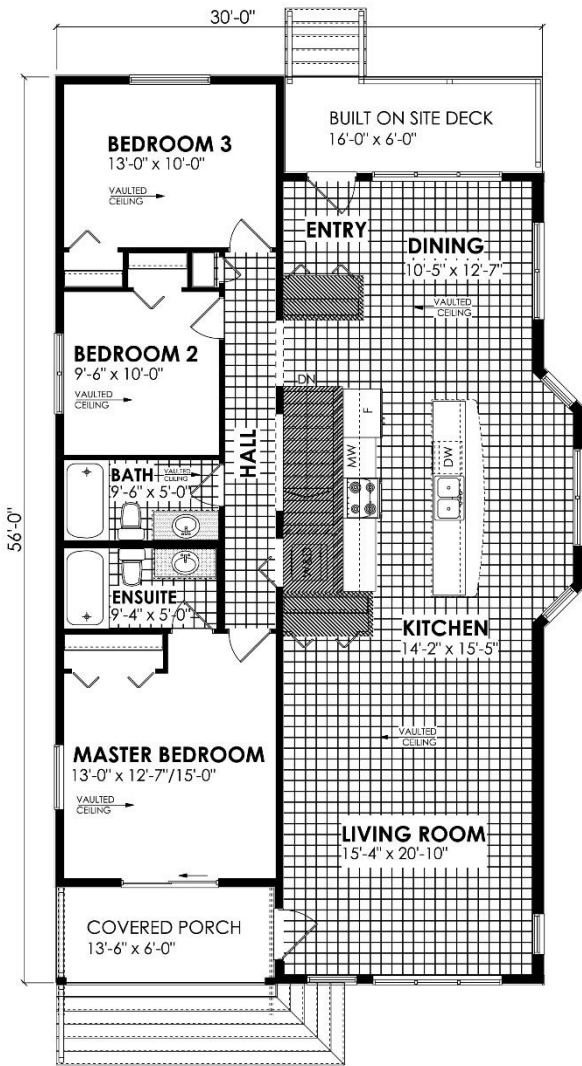

**READY TO MOVE
BUILT ON SITE**

Everest 1538 sq.ft.

Options: Interior & Exterior Stairs.
Rear Deck NIC.

Brochures are representational only and are subject to change without notice
www.starreadytomovehomes.com