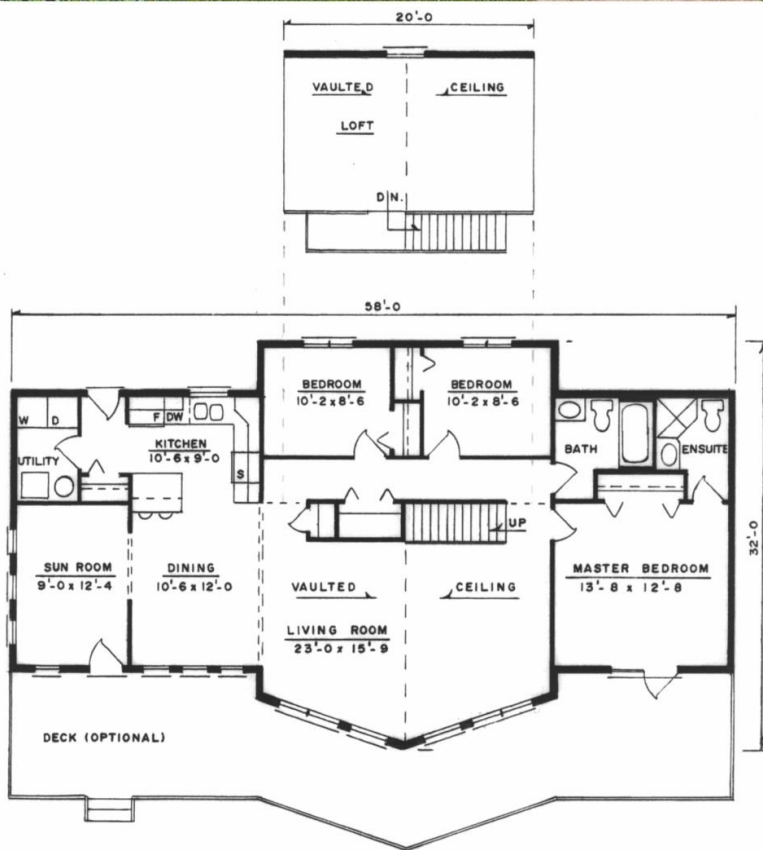

READY TO MOVE
BUILT ON SITE

Empress 1720 sq.ft.

Main Floor: 1468 sqft
Loft: 252 sqft

Options: Deck, Spindle railings.

Brochures are representational only and are subject to change without notice
www.starreadytomovehomes.com