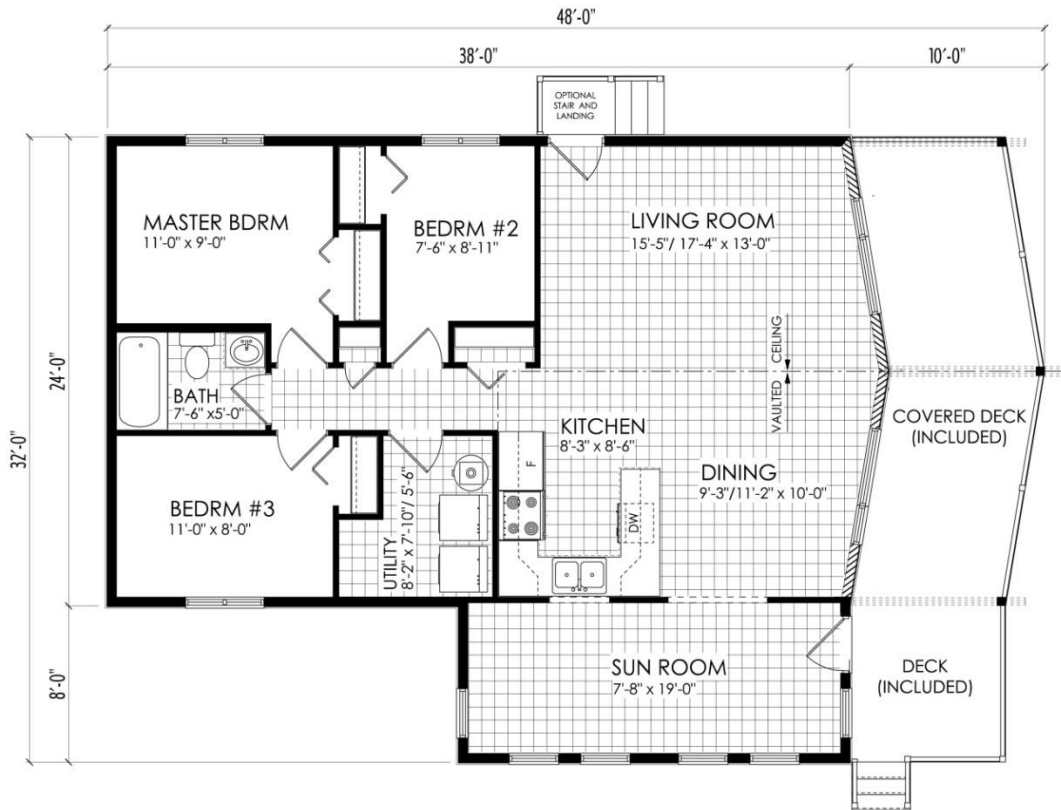

READY TO MOVE
BUILT ON SITE

Eldorado IV 1096 sq.ft.

Options: Side entry landing.

Note: Both decks included.

Brochures are representational only and are subject to change without notice

www.starreadytomovehomes.com