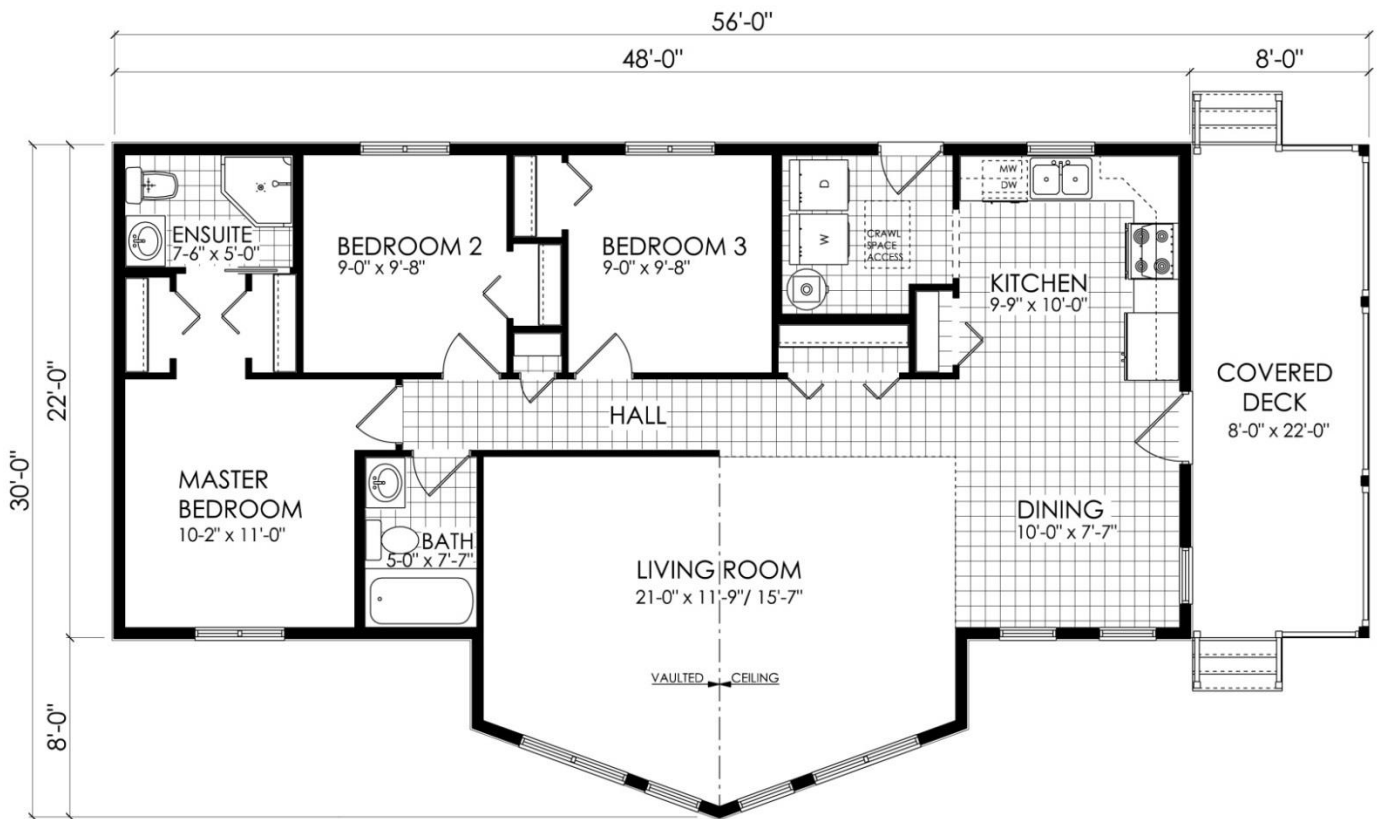

READY TO MOVE
BUILT ON SITE

Chelsey 1188 sq.ft.

Options: Deck stairs, cedartone decking.

Note: Railing is made of green treated wood.

Brochures are representational only and are subject to change without notice
www.starreadytomovehomes.com