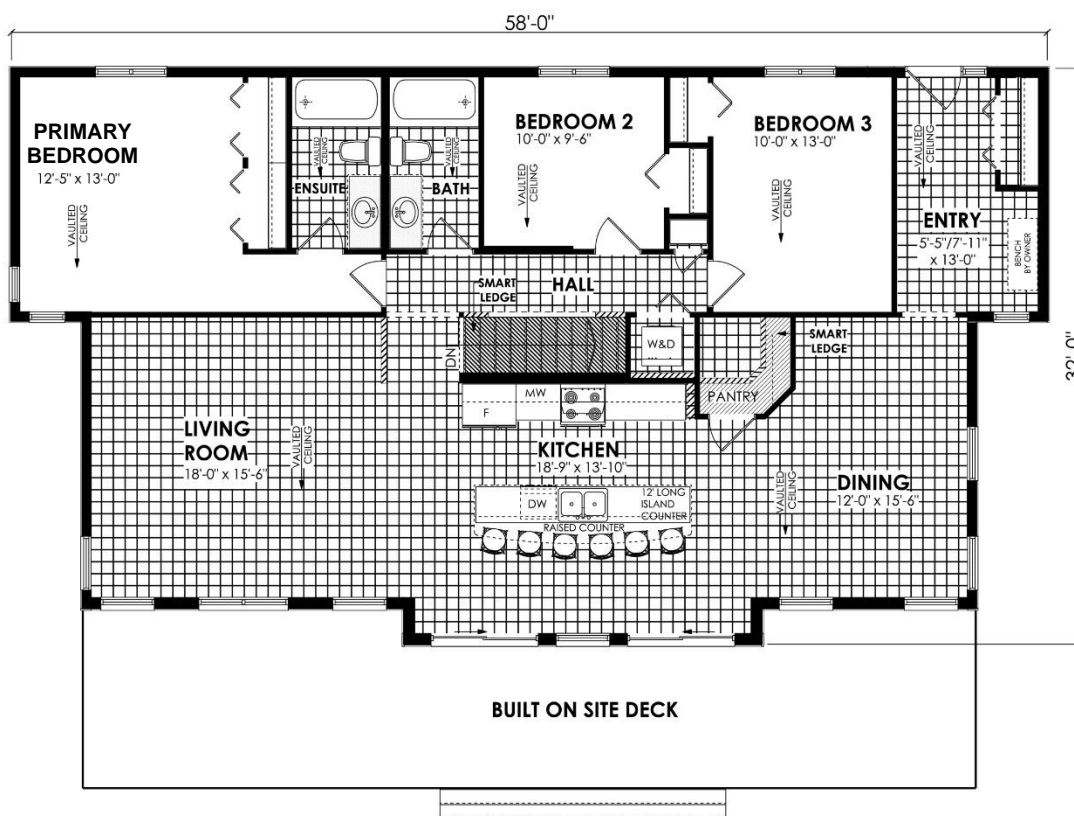

READY TO MOVE
BUILT ON SITE

Castle Rock 1652 sq.ft.

Options: Open deck, Artificial Stone Cladding, Exterior pot lights.

Brochures are representational only and are subject to change without notice

www.starreadytomovehomes.com