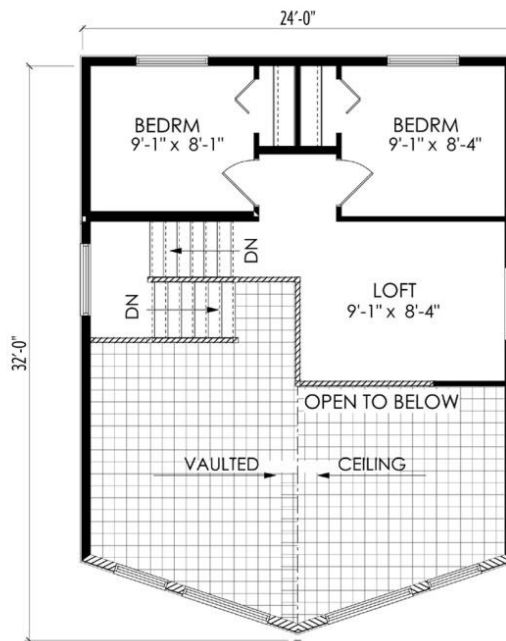

READY TO MOVE
BUILT ON SITE

Cardinal 1060 sq.ft.

Options: Open deck, rear landing, Spindle railing.

Brochures are representational only and are subject to change without notice

www.starreadytomovehomes.com