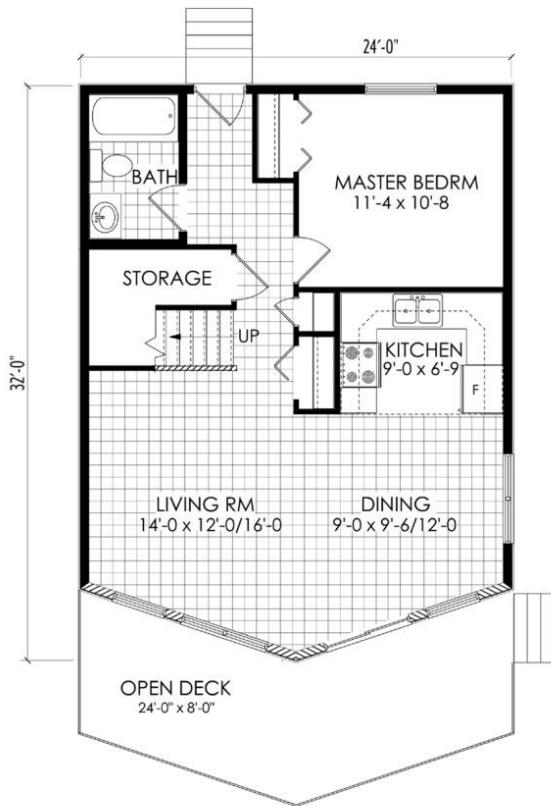

READY TO MOVE
BUILT ON SITE

Cardinal 1060 sq.ft.

Options: Open deck, rear landing, Spindle railing.

Brochures are representational only and are subject to change without notice

www.starreadytomovehomes.com