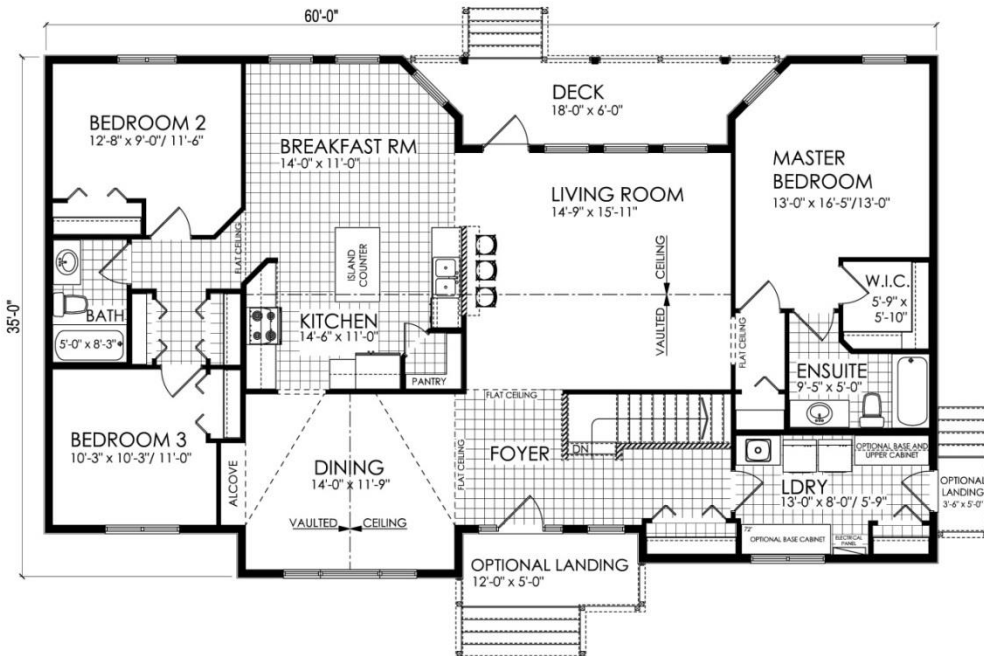

READY TO MOVE
BUILT ON SITE

LAUNDRY OPTIONAL LAYOUT
NOTE: MASTER BEDROOM LOSES 6" IN DEPTH

Avanti 1881 sq.ft.

Options: Landing, Interior & Exterior Stairs and Laundry Cabinets.

Notes: Special Foundation required for Mover's Beams. Cannot be moved to narrower lots.