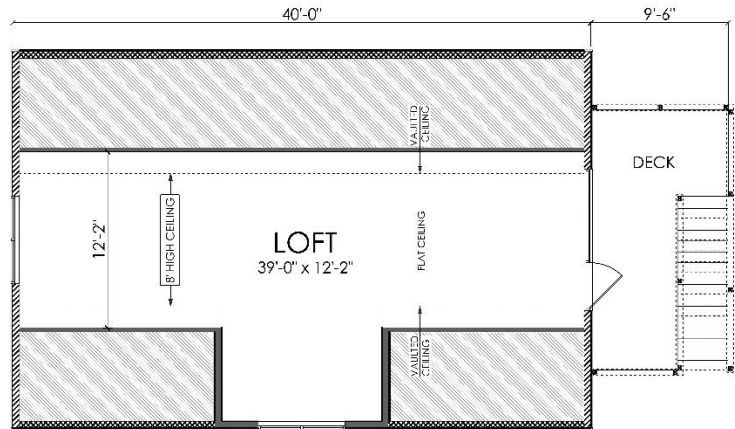

**BUILT ON SITE
MATERIAL PACKAGE**

The SOLITUDE GARAGE 1040 SQ.FT. / LOFT 590 SQ. FT.

Notes: Concrete pad not included. Foundation support for deck columns not included.
Deck and rails are brown treated. Sold to a Shell built stage.