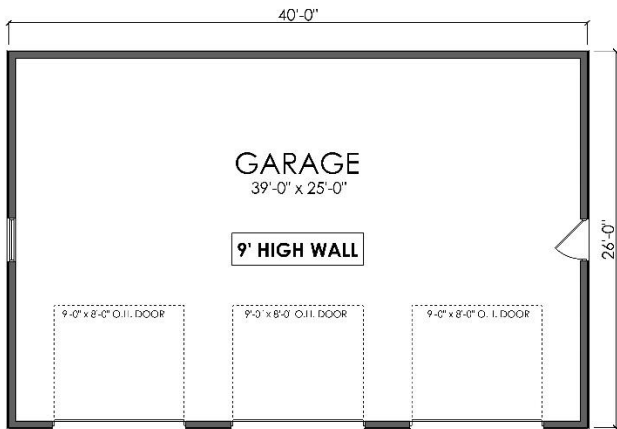

**BUILT ON SITE
MATERIAL PACKAGE**

The SOLITUDE GARAGE 1040 SQ.FT. / LOFT 590 SQ. FT.

Notes: Concrete pad not included. Foundation support for deck columns not included.
Deck and rails are brown treated. Sold to a Shell built stage.