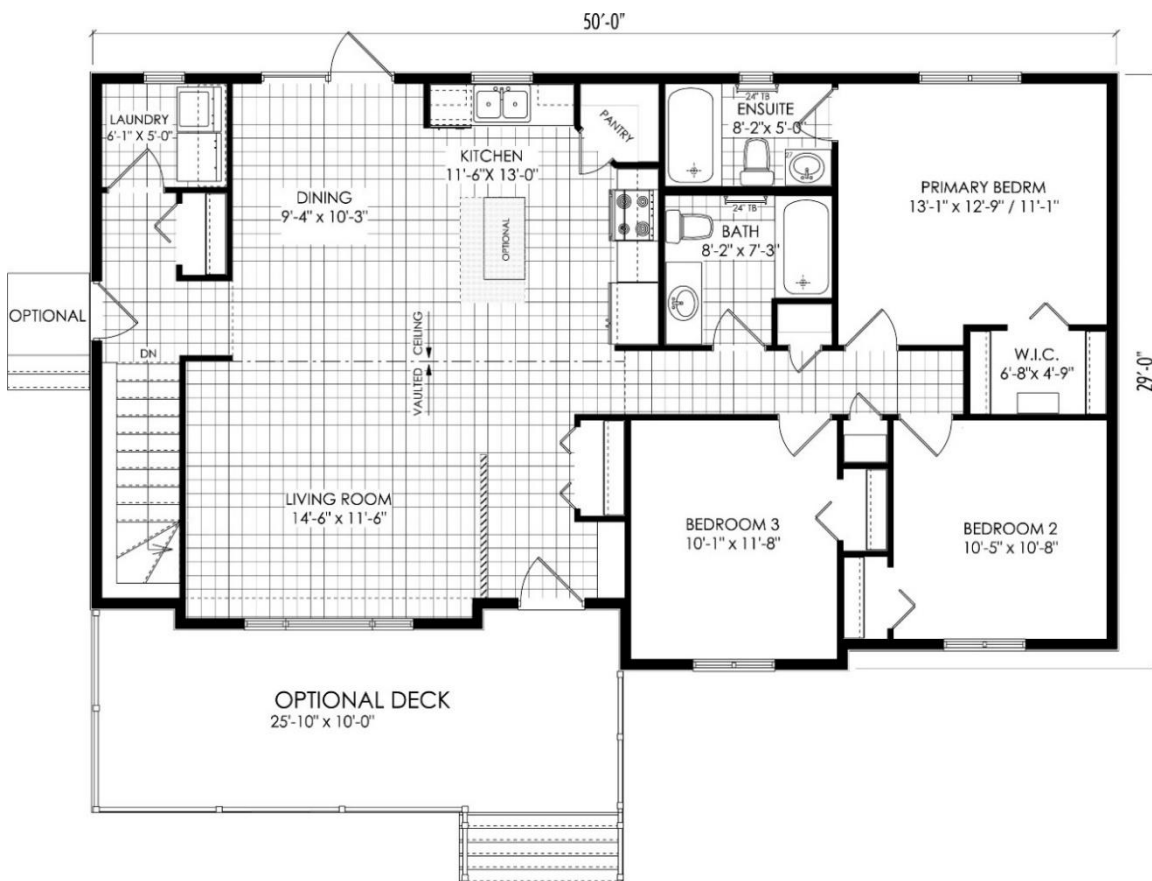

READY TO MOVE
BUILT ON SITE

Tamarack 1359 sq.ft.

Options: Font Deck Side Steps & Railings, Kitchen Island, Basement stairs

Brochures are representational only and are subject to change without notice.

www.starreadytomovehomes.com