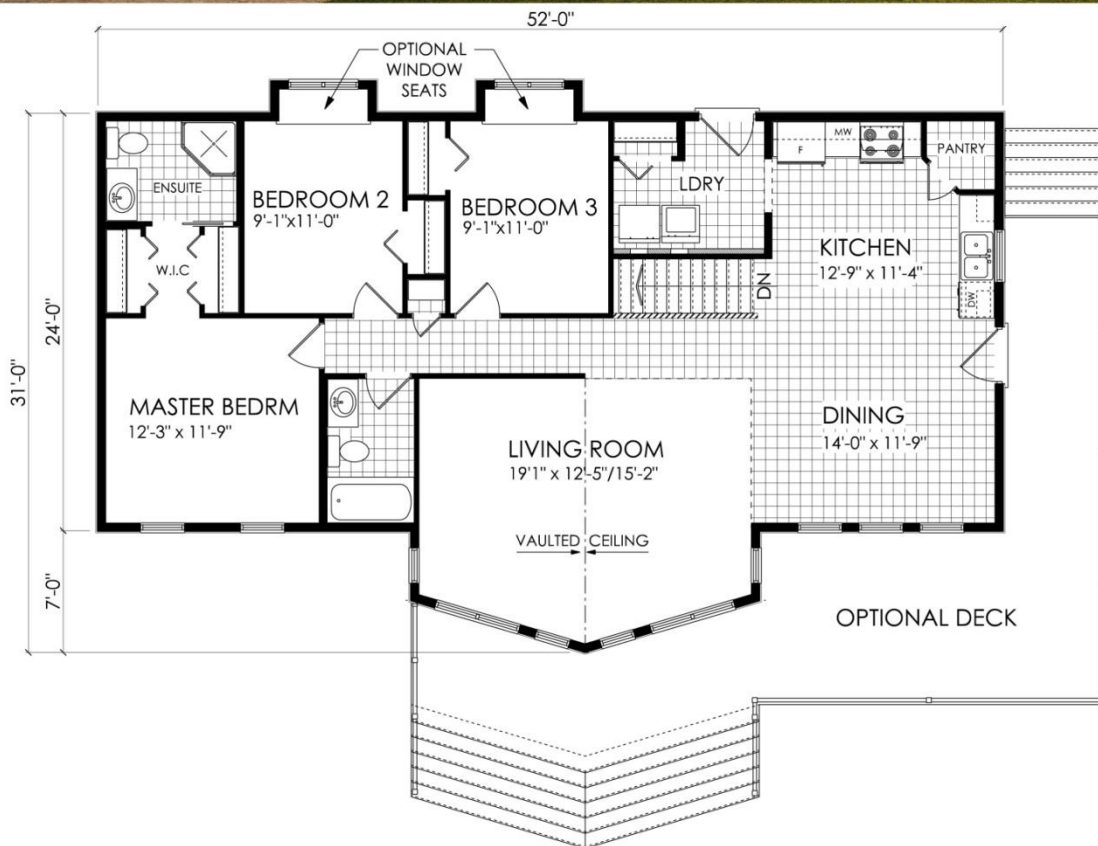

READY TO MOVE  
BUILT ON SITE

1 ONLY  
\$119,000

**RTM STOCK HOME \$126,500.00**

**\$10,727.00 in savings!**

**New Evening Calm 1358 sq.ft.**

Stock Home Options: Premium Siding

Note: Deck, Window Seats and Faux Brick Not Included