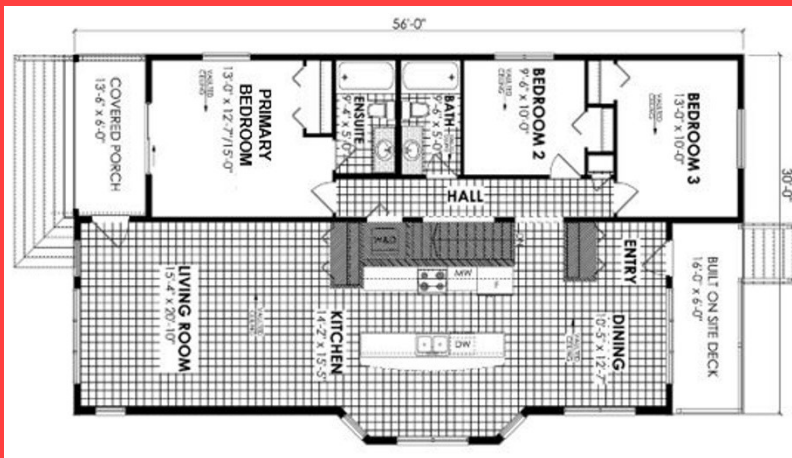

FEATURE HOME OF THE MONTH

Price Expires July 31, 2024

The Everest

- 1538 sq.ft.
- 3 bedrooms
- 2 bathrooms
- Open concept
- Vaulted ceiling
- Front covered porch

RTM Promo Price \$223,700

*Plus taxes and delivery *Decks & Landings optional