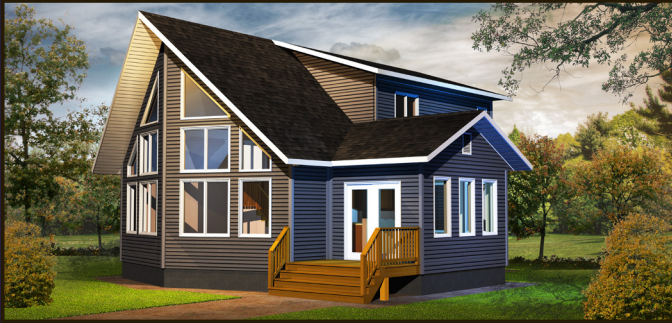

STAR
READY TO MOVE HOMES

INDUSTRY
LEADING
STANDARDS

BUILT ON-SITE COTTAGE SHELLS

**Plus GST, foundation by owner, shell built*

Over 60 ready-to-go plans to choose from or let us help you custom design your own. We've been Manitoba's expert cottage builders for over 30 years, come see us today! Prices expire July 6, 2019.

The Sandpiper 1484 sq.ft.
\$84,500*
Decks & Landings Optional

The Maple Grove 938 sq.ft.
\$59,500*
Covered Front Deck Included

The Summer Mist 1056 sq.ft.
\$66,500*
Decks & Landings Optional

The Parkridge 1710 sq.ft.
\$80,000*
Decks & Landings Optional

The Cardinal 1060 sq.ft.
\$69,500*
Decks & Landings Optional

The Wellington 1579 sq.ft.
\$80,000*
Covered Front Deck Included