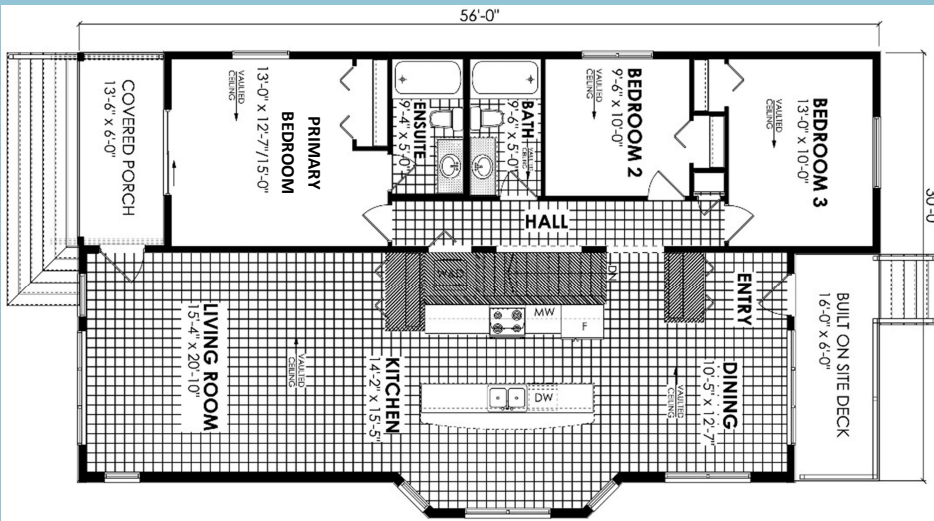

STAR
READY TO MOVE HOMES

FEATURE HOME OF THE MONTH

Price Expires April 30, 2024

The Everest

- 1538 sq.ft.
- 3 bedrooms
- 2 bathrooms
- Open concept
- Vaulted ceiling
- Front covered Porch
- Lots of natural light

RTM Promo Price \$216,800

*Plus taxes and delivery *Decks & Landings optional

*Call for details

Displays, custom drafting,
and design centre at
1066 Springfield Road
off Lagimodière Boulevard

Open Monday to Friday from
8:30am to 5:00pm and
Saturday from
9:00am to 4:30pm